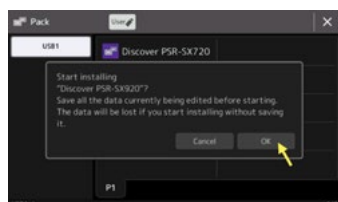

You will find the data you copied on the USB memory stick. So tap on "Discover PSR-SX920" or "Discover PSR-SX720" and confirm the message with "OK". As said, current content on "Expansion" area will be removed.