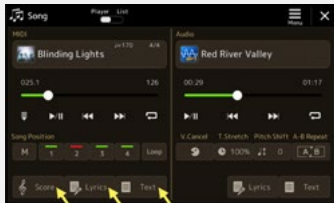

REGISTRATION MEMORY BANK 019: PLAYER-LYRICS-TEXT

Call up one of the two registration memory and then press PLAYER. Start both players alternately. Different songs are selected when changing the Registration Memory 1 and 2.

FOR MIDI SONG PLAYBACK:

Song Position

By tapping the song position markers, you can switch to specific positions in the MIDI file. LOOP repeats the selected phrase.

“Score” displays the lead sheet of the MIDI file, “Lyrics” the song text. “Text” displays a linked TXT file which is helpful when making music with Styles, for example. The pedal switches to the respective page.

For Audio Playback

“A-B Repeat” sets a loop that is repeated. “Pitch Shift” transposes the audio file. “T.Stretch” changes the tempo of the audio file am “V.Cancel” lowers the volume of the vocal or lead track.

REGISTRATION MEMORY BANK 020: MULTI PADS

The Registration Memory 1 to 8 contain examples of Multi Pads. Play a chord and the style starts synchronised with the other Multi Pads.

REGISTRATION MEMORY BANK 021: ARPEGGIO

Call up one of the Registration Memories 1 to 8 and play a chord. You can also start a style. Press DIRECT ACCESS and then HARMONY/ARPEGGIO. The selected arpeggio type is now displayed.

DISCOVER YOUR NEW ARRANGER WORKSTATION

Discover how to use your new Yamaha Arranger Workstation PSR-SX920 & PSR-SX720, click the button to watch YouTube videos.

WATCH ARRANGER YOUTUBE VIDEOS