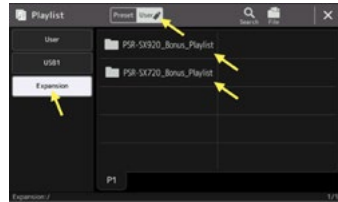

> DISCOVER PSR-SX920 & PSR-SX720

PLAY IT ON: ENJOY THE “PLAYLIST”!

Tap on “PLAYLIST” and then on the field in the top of the display screen. Again, select “User” in the screen, tap on “Expansion” and now on the folder “PSR-SX920_Bonus_Playlist” or “PSR-SX720_Bonus_Playlist”.