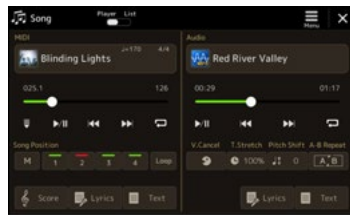

### REGISTRATION MEMORY BANK 017: STYLE DYNAMIC CONTROL

Call up one of the 8 Registration Memories and play the style while you change the dynamics of the style with the left LIVE CONTROL knob.

### REGISTRATION MEMORY BANK 018: CHORD LOOPER

Call up one of the Registration Memory 1 to 8 and start the style. Press the DIRECT ACCESS button and then CHORD LOOPER ON/OFF. The titles of the chord sequences are displayed on the screen.

## REGISTRATION MEMORY BANK 019: PLAYER-LYRICS-TEXT

Call up one of the two registration memory and then press PLAYER. Start both players alternately. Different songs are selected when changing the Registration Memory 1 and 2.