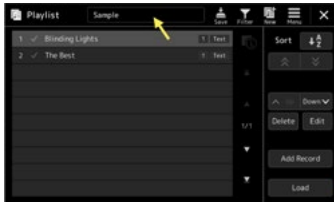

> DISCOVER PSR-SX920 & PSR-SX720

PLAY IT ON: ENJOY THE “PLAYLIST”!

Tap on “PLAYLIST” and then on the field in the top of the display screen. Again, select “User” in the screen, tap on “Expansion” and now on the folder “PSR-SX920_Bonus_Playlist” or “PSR-SX720_Bonus_Playlist”.