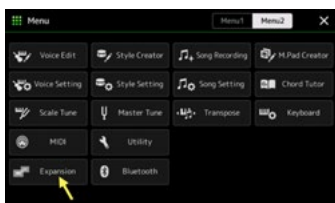

### HOW TO INSTALL EXPANSION CONTENT

1. Visit the Yamaha Music Hub (button) to create an account and register your PSR-SX920 or PSR-SX720.
2. Under 'MY PRODUCTS,' you'll find an 'Exclusive Downloads' button that gives you access to Expansion Packs.
3. Once downloaded, each pack comes in a ZIP file containing a PPF file for use with the Yamaha Expansion Manager, and a PPI file for direct installation on your PSR-SX.

**Please note:** using the PPI file will overwrite any previously installed content in the 'Expansion' area.

Here we go!

VISIT YAMAHA  
MUSIC HUB

Copy the PPI installation file on a USB memory stick and plug it on your PSR-SX. Tap on "MENU", then on "MENU2" and select "Expansion". Then move on by tapping on "Pack Installation".