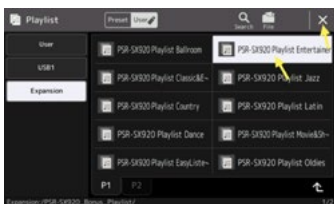

On two pages, you will find the Playlist data. Select your dedicated one by tapping on it and then tap on “X”. Now, you're back in the Playlist screen. By tapping twice on the single records in the list, you will load the Registration Memory bank and immediately can start to play.