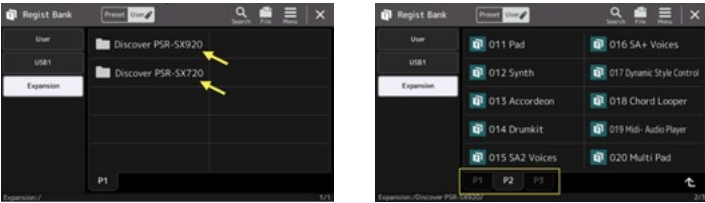

Inside the folder “Discover PSR-SX920” or “Discover PSR-SX720”, you will find on up top 3 pages 21 Registration Memory Banks with the content below:

PSR-SX920

CATEGORY	Registration 1	Registration 2	Registration 3	Registration 4	Registration 5	Registration 6	Registration 7	Registration 8
001 Piano	CFX ConcertGrand	C7PopGrand	U3Upright	SaloonUpright	C7SuperstarGrand	CFXOneOctave	CFX CocktailGrand	C7CarillionPad
002 E.Piano	70sSuitcaseClean	70sSuitcasePhase	70sSuitcasePan	70sVintageEP	70sSuitcasePan	DX Production	DX Sparkle	DX Dream
003 Organ 1	JazzStandard	JazzSquabble	GospelOrgan	BalladOrgan	UpsideDownSmile	RockOrgan	EuroPops	EuroReeds
004 Organ 2	HomeTheatreOrgan	TheatreOrganMix2	LieblichGedackt	Diapason	Claribel&Flute	SoftReeds	GrandJeu	ConcertOrganTutti
005 Strings	KinoStrings	KinoStringsSlow	TheatreOrchestra	OrchestraTutti	JazzViolin	ClassicalCello	KinoStringsBasses	KinoStringsTension
006 Brass	Flugelhorn	BigBandTrumpet	MuteTrumpet	PopHornsShake	PopHornsCresc	PopHornsFall SW	SforzandoFall	80sSynthBrassStab
007 Woodwind	BalladSopranoSax	TenorSax	Clarinet	RomanticClarinet	OrchestraFlute	MOR Oboe	IrishPipesAir	PanPipes
008 Choir	BoysChoirOoh	BoysChoirOh-Ah SW	JazzScatVocals SW	Who-Are-You SW	What-Should-We-Do SW	Do-Be-Do-Be SW	GospelVocalsHmm	GospelVocalsWow
009 A.Guitar	ConcertGuitar	FlamencoGuitar	SteelThumbPick	D-FolkGuitar	FolkGuitarDoubled	12StringPicked	LatinAmpedGuitar	ResonatorGuitar
010 E.Guitar	SingleCoilClean	BluesyNight	BrightBlues	OverdriveWahWah	FunkSlap	RoughFingers	50sVintageFull	60sGuitarHero
011 Pad	SoundPictures	AllOrNothing	WhisperGallery	OberSweep	PadVoices	SpectrumPad	GalaxyPad	MorningDew
012 Synth	DancyHook	WheelTech JS	HandsUp!	TriPicks	PizzuDanceChords	WaveDancer	HouseOfChordZ	PitchyPatch
013 Accordion	JazzCassotto	ScotsAccordion	TangoAccordion	SteirischeHarmonika	AccordionClarinet	BajanAccordion	SuperMusette	Bandoneon
014 Drumkit	RockDrumKit	PopDrumKit	VintageOpenKit	VintageMuteKit	JazzStickKit	JazzBrushKit	80sPopKit	SchlagerKit
015 SA2 Voices	SoftTrumpet	BalladSopranoSax	JazzViolin	TenorSax	Clarinet	ClassicTrumpet	BalladClarinet	RomanticClarinet
016 SA+ Voices	KinoStrings	PopHorns	ConcertGuitar	SteelAcousticFinger	60sShadowLead	60sRockHero	50sVintageSolo	ActiveFingerBass
017 Style Dynamics Control	Example1	Example2	Example3	Example4	Example5	Example6	Example7	Example8
018 Chord Looper	BluesShema	Blue Bossa	Knocking on Heavens	Love Me Like You Do	Fly Me To The Moon	Mack The Knife	Vers - Let It Be	Chorus - Let It Be
019 Player-Lyrics-Text	Example1	Example2						
020 Multi Pad	Piano	Strings	A.Guitar	E.Guitar	Organ	Percussion 1	Percussion 2	Bass
021 Arpeggio	Guitar1	Guitar2	Stings	Synth Chords	Synth Arpeggio	Filter&Gate	EDM	Mega Voice

PSR-SX720