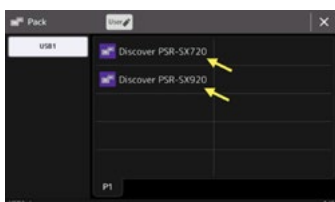

### HOW TO INSTALL EXPANSION CONTENT

1. Visit the Yamaha Music Hub (button) to create an account and register your PSR-SX920 or PSR-SX720.
2. Under 'MY PRODUCTS,' you'll find an 'Exclusive Downloads' button that gives you access to Expansion Packs.
3. Once downloaded, each pack comes in a ZIP file containing a PPF file for use with the Yamaha Expansion Manager, and a PPI file for direct installation on your PSR-SX.

**Please note:** using the PPI file will overwrite any previously installed content in the 'Expansion' area.

Here we go!

VISIT YAMAHA  
MUSIC HUB

Copy the PPI installation file on a USB memory stick and plug it on your PSR-SX. Tap on "MENU", then on "MENU2" and select "Expansion". Then move on by tapping on "Pack Installation".

You will find the data you copied on the USB memory stick. So tap on "Discover PSR-SX920" or "Discover PSR-SX720" and confirm the message with "OK". As said, current content on "Expansion" area will be removed.