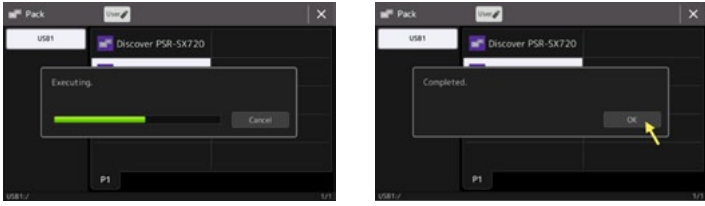

Start the installation with “OK” and confirm. The installation might take some minutes. Once it’s done, confirm again with “OK” and the PSR-SX will re-start automatically.

The software is now installed on your PSR-SX920 or PSR-SX720.

Tap on both “REGIST BANK SELECT +” and “-“ at the same time, then select “User” in the screen and tap on “Expansion”. Now you will find the packs you installed on your PSR-SX.