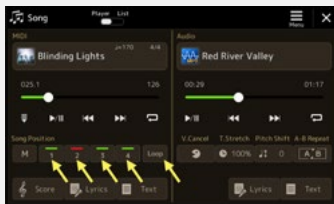

“Score” displays the lead sheet of the MIDI file, “Lyrics” the song text. “Text” displays a linked TXT file which is helpful when making music with Styles, for example. The pedal switches to the respective page.