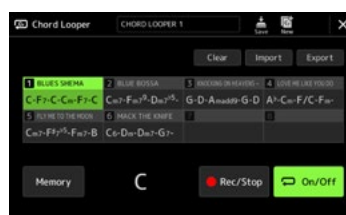

REGISTRATION MEMORY BANK 018: CHORD LOOPER

Call up one of the Registration Memory 1 to 8 and start the style. Press the DIRECT ACCESS button and then CHORD LOOPER ON/OFF. The titles of the chord sequences are displayed on the screen.