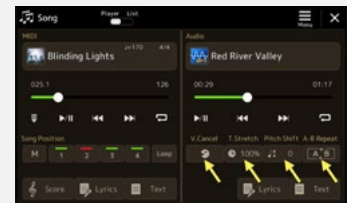

For Audio Playback

“A-B Repeat” sets a loop that is repeated. “Pitch Shift” transposes the audio file. “T.Stretch” changes the tempo of the audio file am “V.Cancel” lowers the volume of the vocal or lead track.