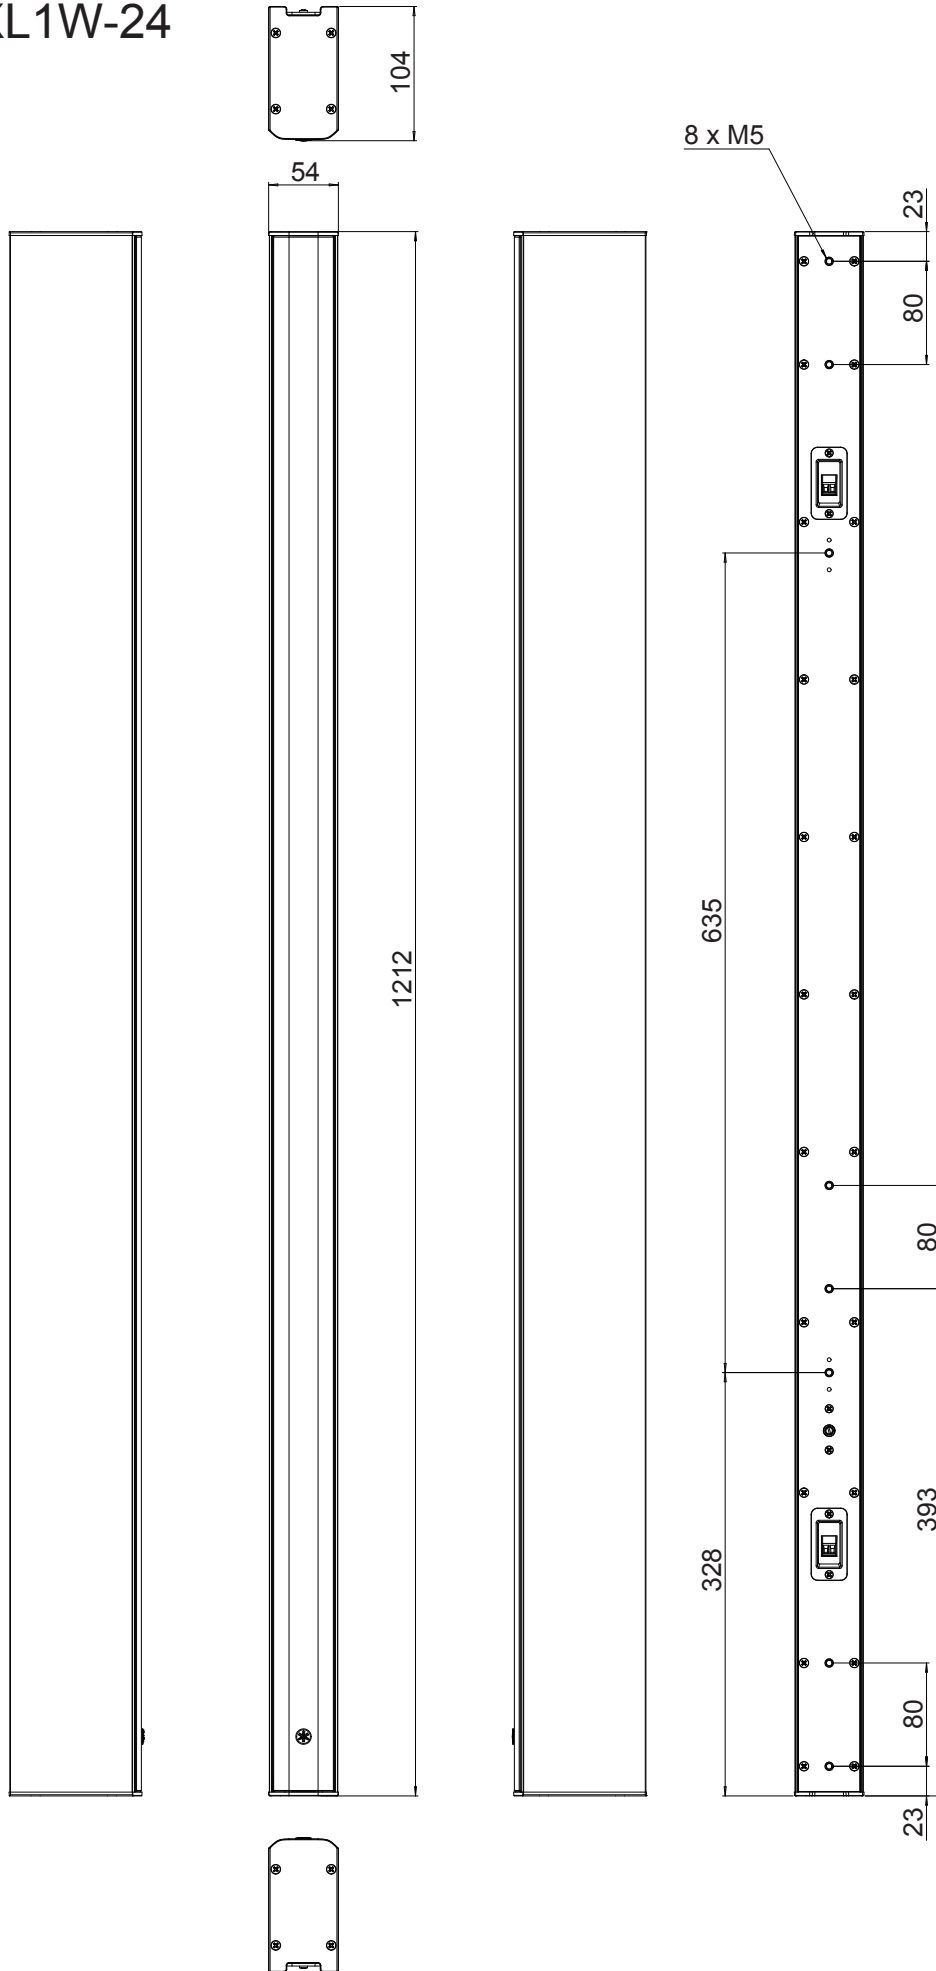

Dimensions / 寸法図 (1/4)

VXL1B-24/VXL1W-24

Unit: mm

Dimensions / 寸法図 (2/4)

VXL1B-16/VXL1W-16

Unit: mm

Dimensions / 寸法図 (3/4)

VXL1B-8/VXL1W-8

Unit: mm

Dimensions / 寸法図 (4/4)

Mount Bracket