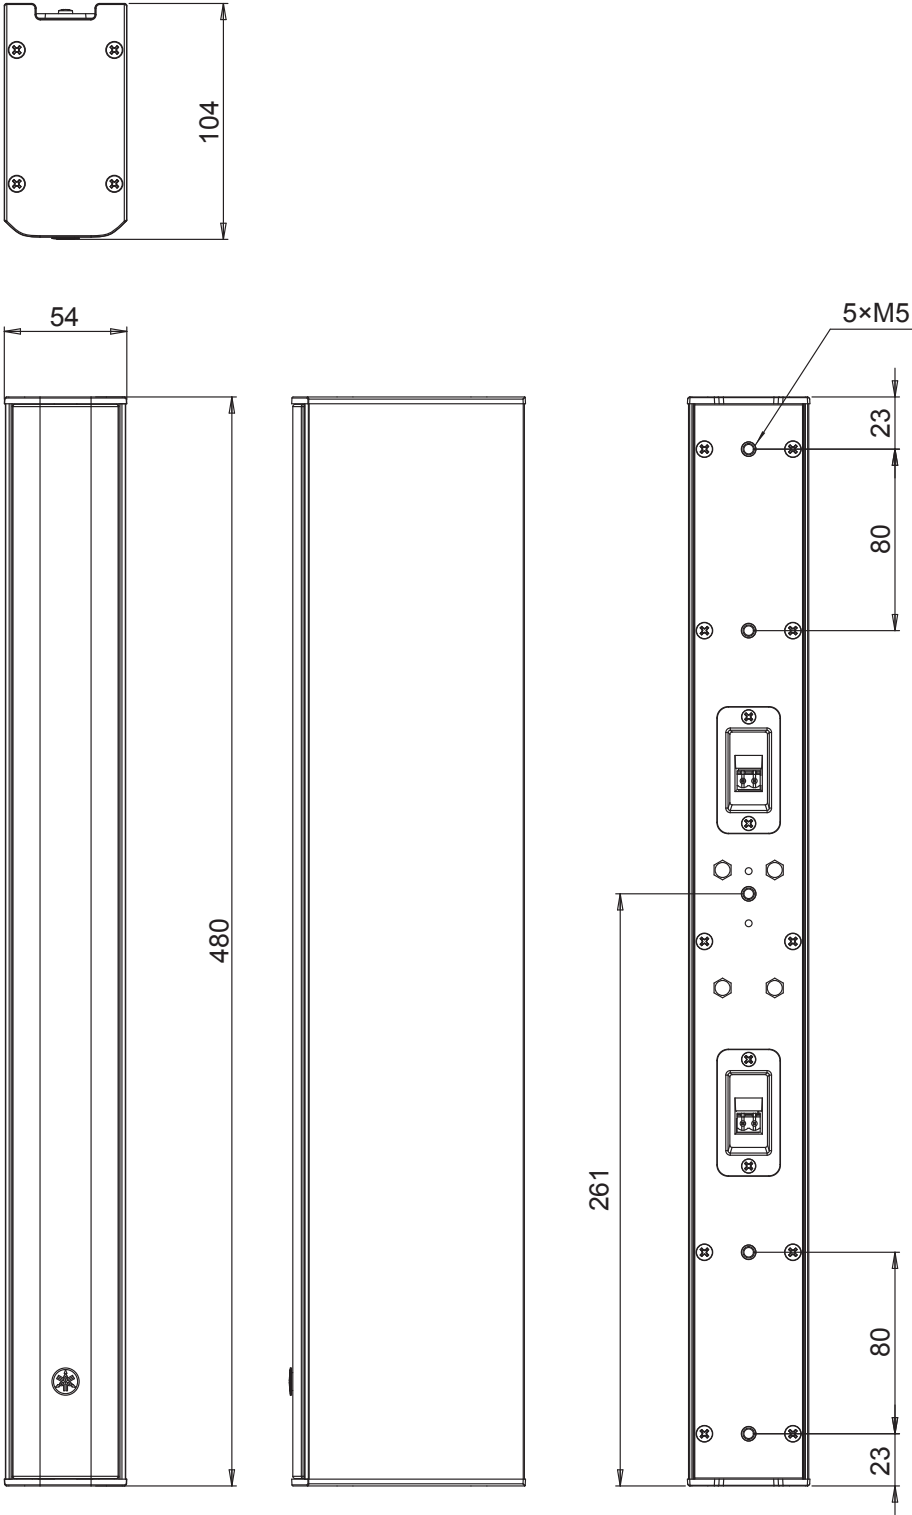

Dimensions / 寸法図 (1/4)

VXL1B-24/VXL1W-24

Unit: mm

Dimensions / 寸法図 (2/4)

VXL1B-16/VXL1W-16

Unit: mm

Dimensions / 寸法図 (3/4)

VXL1B-8/VXL1W-8

Unit: mm

Dimensions / 寸法図 (4/4)

Mount Bracket