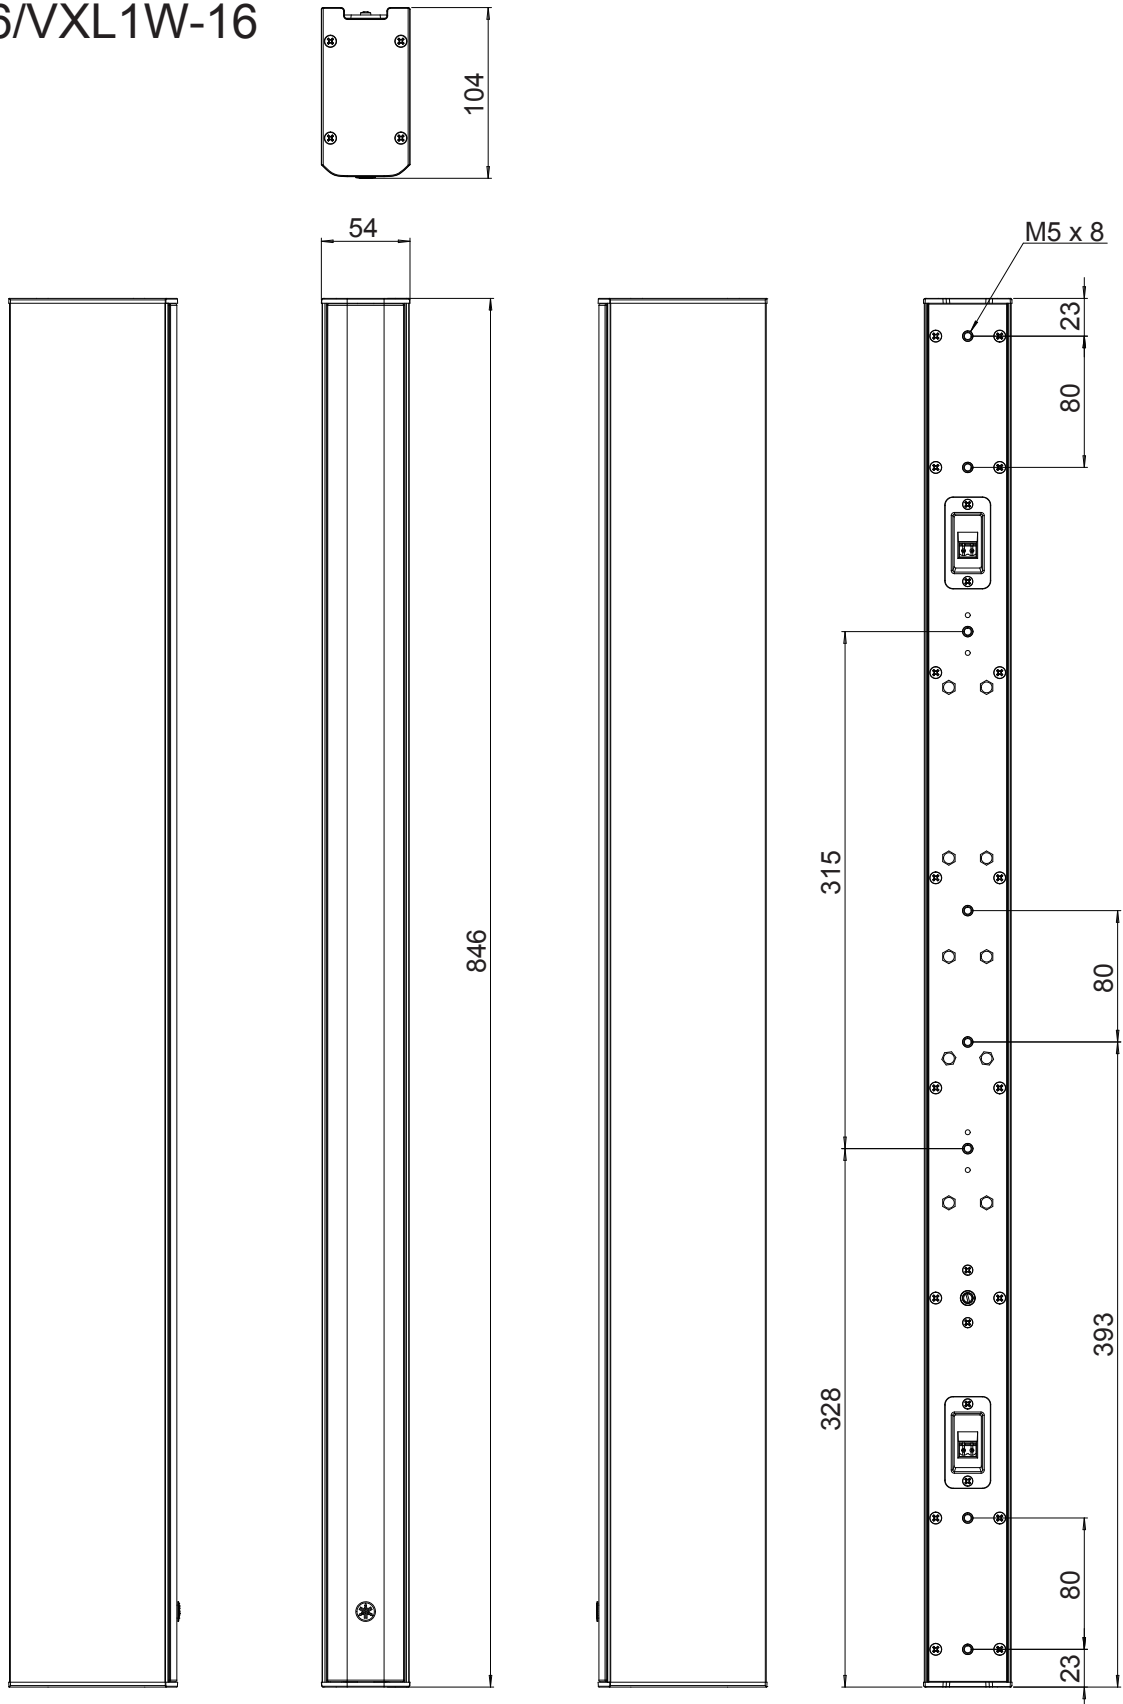

Dimensions / 寸法図 (1/4)

VXL1B-24/VXL1W-24

Unit: mm

Dimensions / 寸法図 (2/4)

VXL1B-16/VXL1W-16

Unit: mm

Dimensions / 寸法図 (3/4)

VXL1B-8/VXL1W-8

Unit: mm

Dimensions / 寸法図 (4/4)

Mount Bracket